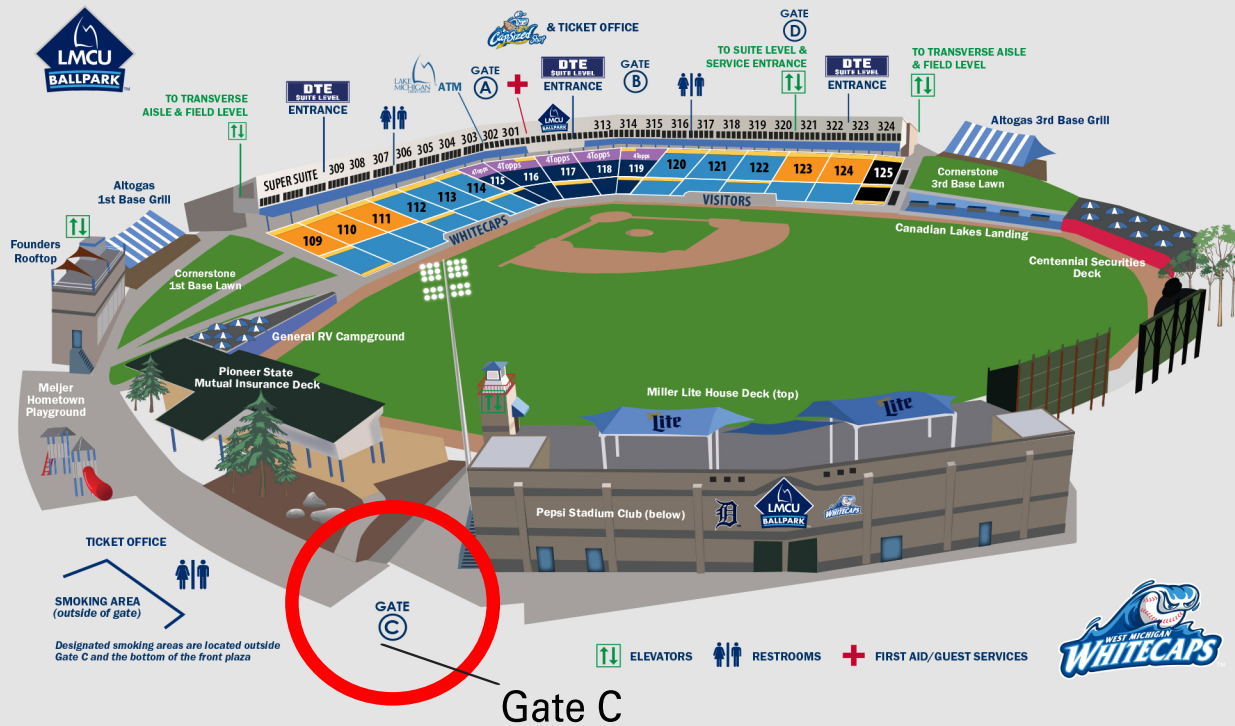

USA Masters Games athletes will want to park outside of Gate C (outfield parking lot) and will be checking in at the USA Masters Games table outside of Gate C. Tickets for entry will be issued when athletes check in.

## LMCU BALLPARK

**GATES OPEN: ONE HOUR AND FIFTEEN MINUTES PRIOR TO GAME TIME**

**PARKING RATES: CARS: \$7 BUSES & RVs: \$10**

**SPECIAL ADMISSION: CHILDREN 2 AND UNDER ARE FREE**

- ALL BAGS WILL BE CHECKED BEFORE ENTRY
- NO FOOD OR BEVERAGE MAY BE BROUGHT INTO LMCU BALLPARK
- NO TAILGATING IS ALLOWED AT LMCU BALLPARK
- LMCU BALLPARK IS A SMOKE-FREE FACILITY
- NO E-CIGARETTES/NO VAPE

**PARKING & DIRECTIONS**

**PRICING & POLICIES**

The Saturday Night Social will take place in the General RV Campground seating area located down the right field line, just beyond the Whitecaps bullpen.

LMCU Ballpark  
4500 West River Dr NE  
Comstock Park, MI 49321